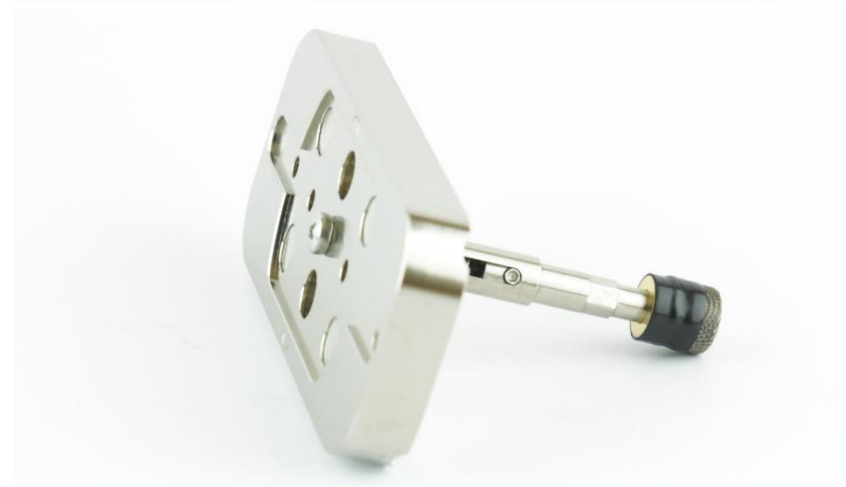

# TakTouch 1000 Rev 2

TakTouch 1000 Fixture  
(DUT not included)

# Single Finger

- ✓ Used to complete a wide variety of single touch tests
- ✓ 11.9 mm travel range
- ✓ .49lb/in or 222g/25.4mm Spring Rate
- ✓ Spring Finger with 7mm Fingertip
- ✓ This tool is included with the TakTouch 1000 base package