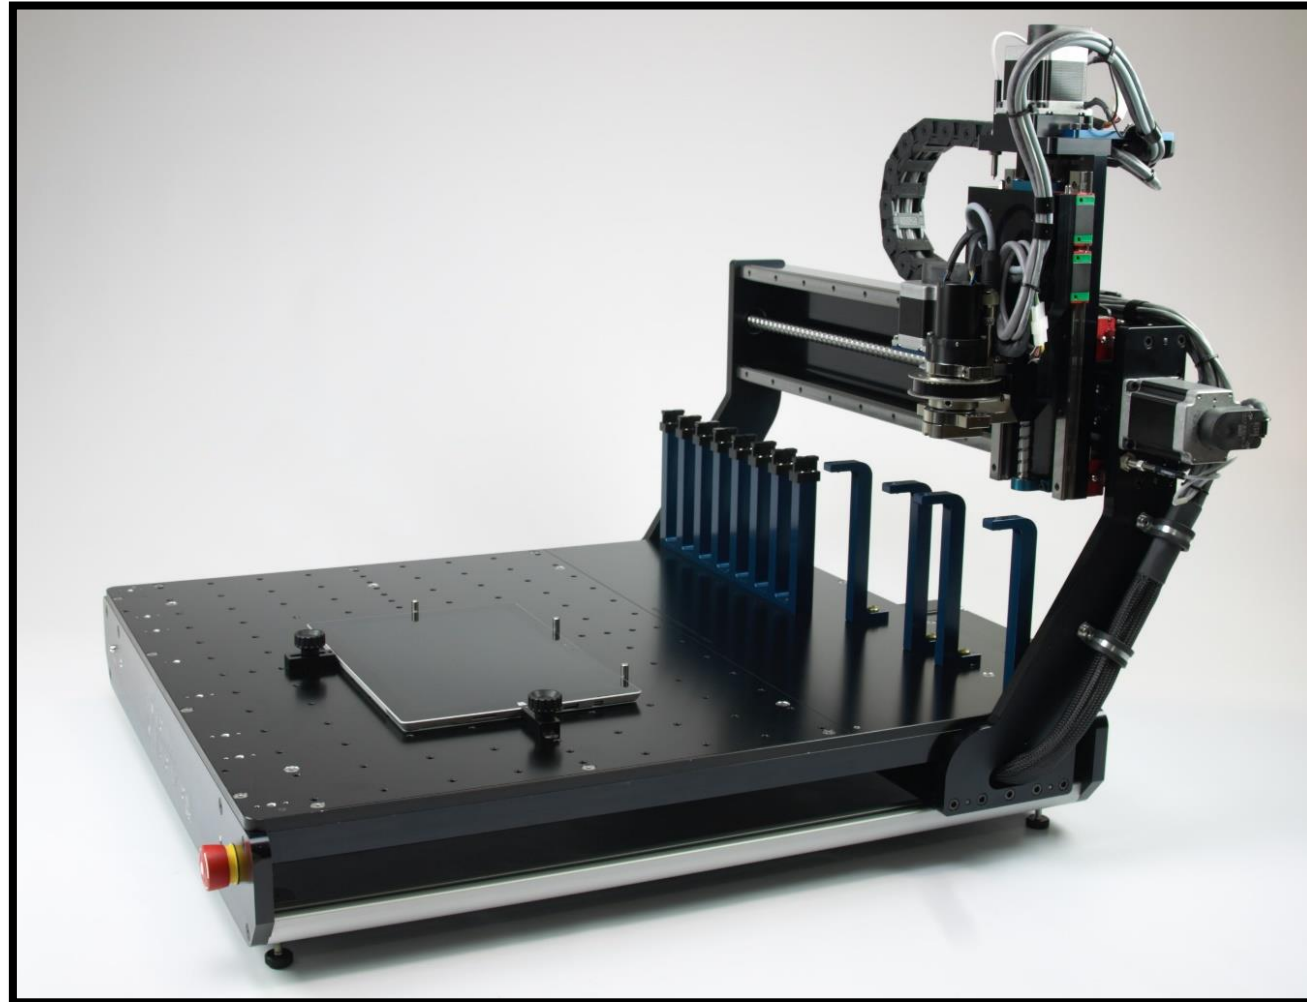

# TakTouch 1000 Rev 2

TakTouch 1000 Fixture  
(DUT not included)

# Single Finger

- ✓ Used to complete a wide variety of single touch tests
- ✓ 11.9 mm travel range
- ✓ .49lb/in or 222g/25.4mm Spring Rate
- ✓ Spring Finger with 7mm Fingertip
- ✓ This tool is included with the TakTouch 1000 base package